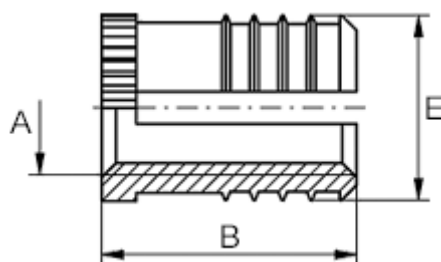

# Data Sheet

Article number: 12813000030800  
Description: KLEE-coil 813 000 030.800  
M3 Brass

## Measures

---

Female thread A	= M3
Length B	= 5.0
Min distance to edge	= 2.0
Number of cramping feathers	= 3
Outer diameter E	= 4.00
Recommended bore diameter	= 4 max +0.04 conicity